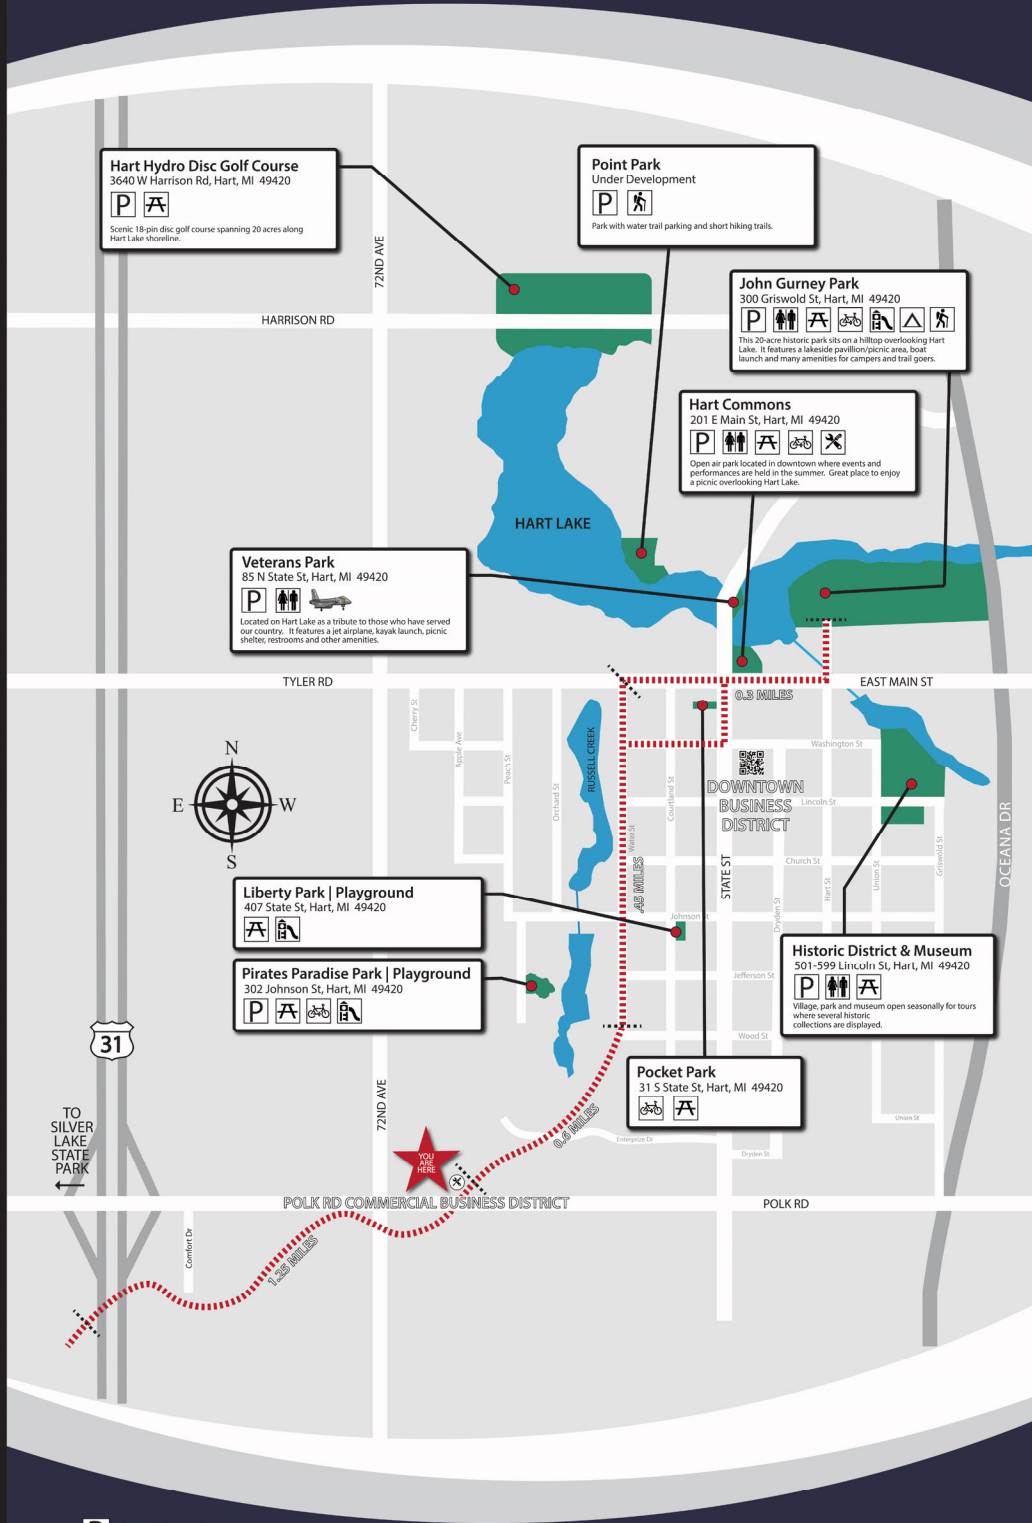

Hart-Montague Bike Trail

- Parking Lot
- Bike Rack
- Restroom
- Bike Repair Station
- Camping
- Playground
- Hiking
- Picnic Area

TakeMeToHart.org

For more information regarding parks and amenities, visit www.takemetohart.org or use QR Code

CITY OF HART: (231) 873-2488
FOR EMERGENCIES PLEASE CALL 911